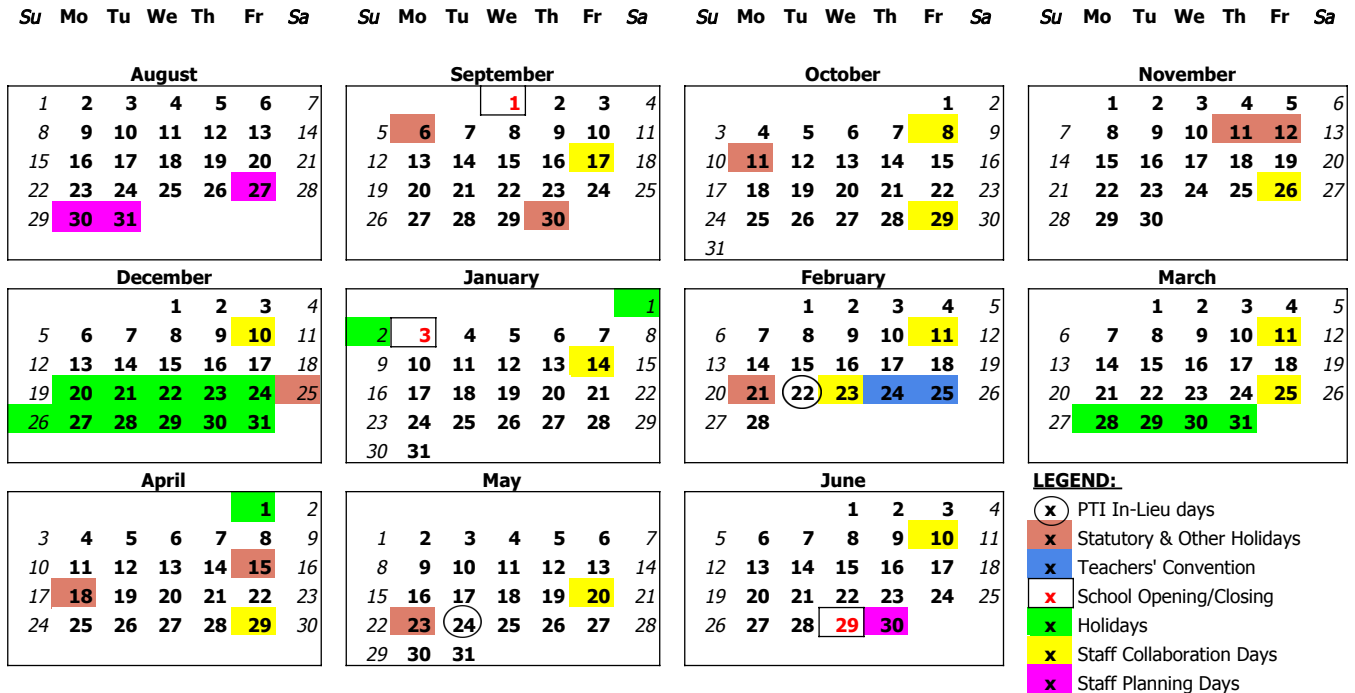

## 2021 - 2022 School Year

### BASE CALENDAR

### APPROVED

12/17/2020

August	Aug. 27, 30, 31	Staff Planning Days
September	Sept. 1	Students' First Day
	Sept. 6	Labour Day Holiday
	Sept. 17	Staff Collaboration Day
October	Sept. 30	Truth and Reconciliation Day
	Oct. 11	Thanksgiving Day Holiday
	Oct. 8 & 29	Staff Collaboration Day
November	Nov. 11	Remembrance Day
	Nov. 12	Day off for students and staff
	Nov. 26	Staff Collaboration Day
December	Dec. 10	Staff Collaboration Day
	Dec. 20	Christmas Holidays (Dec 20 - Jan 2 inclusive)
January	Jan. 3	First day back after Holiday Break
	Jan. 14	Staff Collaboration Day
	Jan. 31	Conclusion of First Semester
February	Feb. 1	Commencement of Second Semester
	Feb. 11	Staff Collaboration Day
	Feb. 21	Family Day Holiday
	Feb. 22	Staff Earned Day Off (In-Lieu for Parent-Teacher Interviews)
	Feb. 23	Staff Collaboration Day
	Feb. 24-25	Teacher's Convention
March	Mar. 11	Staff Collaboration Day
	Mar. 25	Staff Collaboration Day
	Mar. 28	Spring Break (March 28 to April 1 inclusive)
April	Apr. 15	Good Friday
	Apr. 18	Easter Monday
	Apr. 29	Staff Collaboration Day
May	May 20	Staff Collaboration Day
	May 24	Staff Earned Day Off (In-Lieu for Parent-Teacher Interviews)
	May 23	Victoria Day Holiday
June	Jun. 10	Staff Collaboration Day
	Jun. 29	Students' Last Day (Conclusion of Second Semester)
	Jun. 30	Teacher Evaluation Day (final staff day)