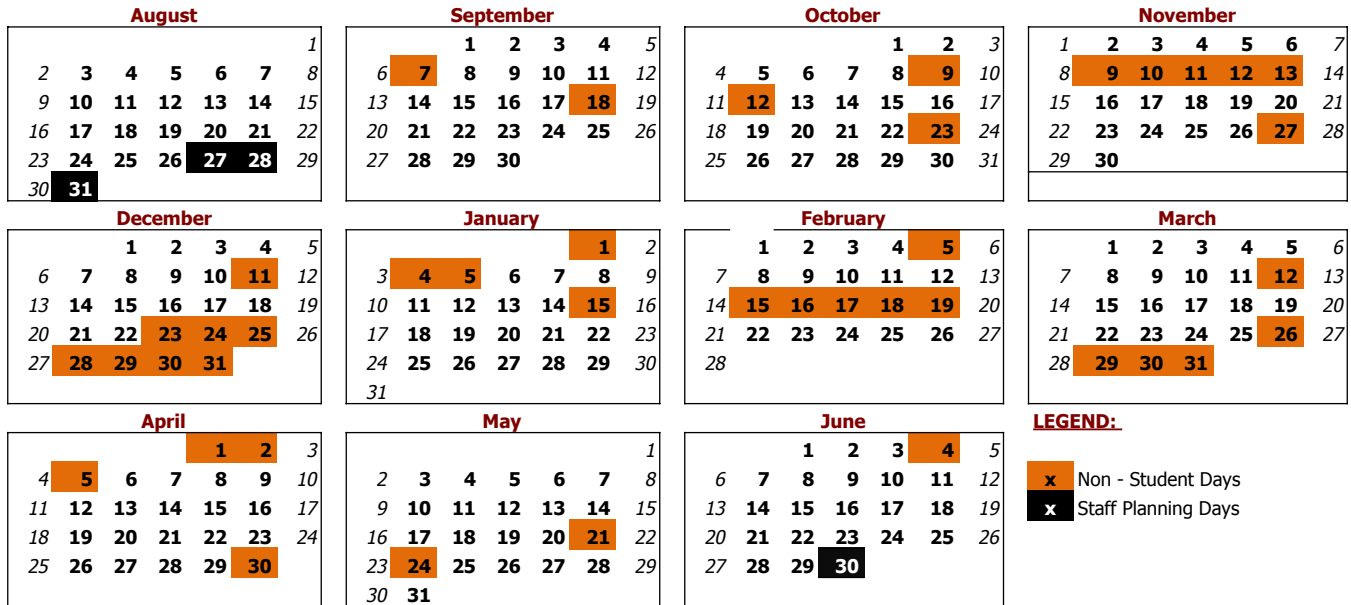

WOLF CREEK PUBLIC SCHOOLS - The BRICK Learning Centre
2020 - 2021 School Year

CALENDAR

APPROVED

12/12/2019

Su Mo Tu We Th Fr Sa Su Mo Tu We Th Fr Sa Su Mo Tu We Th Fr Sa Su Mo Tu We Th Fr Sa

LEGEND:
x Non - Student Days
x Staff Planning Days

August	Aug. 27-31	Staff Planning Days
September	Sept. 1	Intake Appointments Begin
	Sept. 7	Labour Day Holiday
	Sept. 14-17	Intakes/ Learning Strategies Week
	Sept. 21	First day of regular classes
October	Oct. 12	Thanksgiving Day Holiday
November	Nov. 9 - 13	Fall Break - School Closed (including Remembrance Day)
December	Dec. 23-Jan 5	Christmas Holidays (Dec 23 to Jan 5 inclusive)
January	Jan. 6	First day back after Holiday Break
February	Feb. 15-19	Winter Break - School Closed (including Family Day)
March	Mar. 29	Spring Break Begins (March 29-April 5 inclusive)
April	Apr. 2	Good Friday
	Apr. 5	Easter Monday
May	May 24	Victoria Day Holiday
June	Jun. 30	Teacher's Last Day