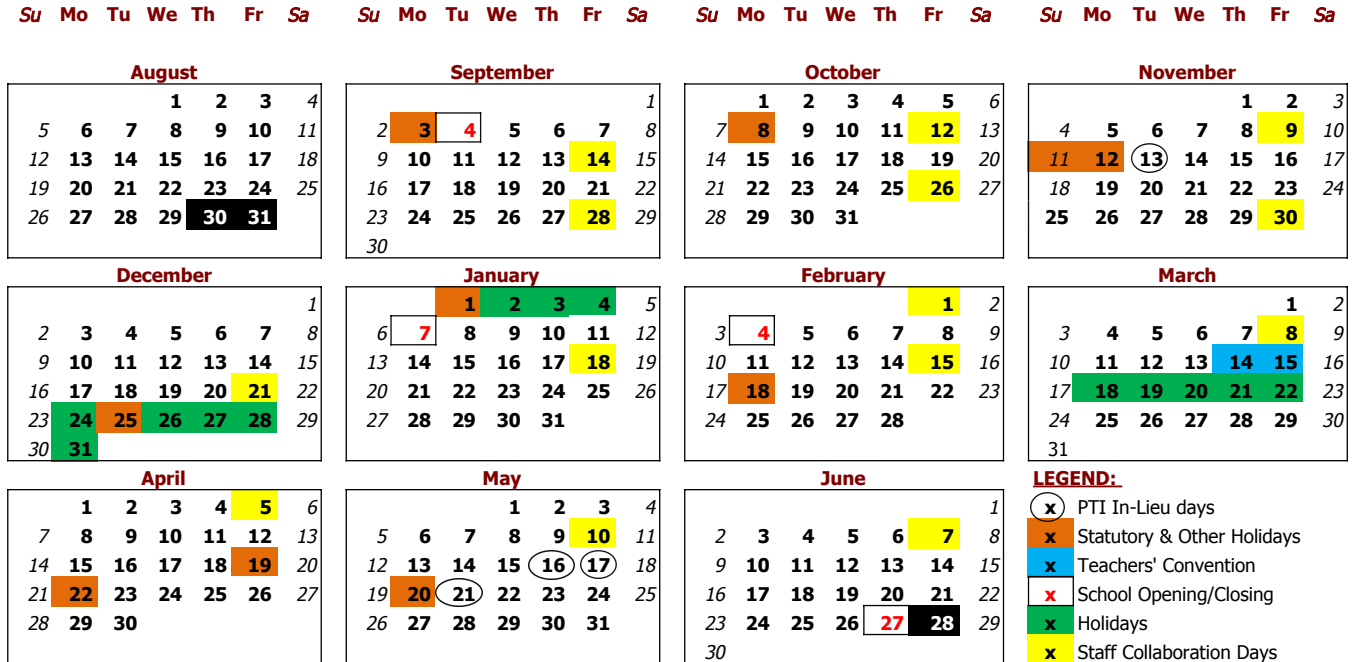

## The BRICK Learning Centre 2018 - 2019 School Year Year at a glance

			Staff	Students
August	Aug. 30-31	Staff Planning Days	2	0
September	Sept. 3	Labour Day Holiday		
	Sept. 4	Students' First Day		
	Sept. 14	Staff Collaboration Day		
October	Sept. 28	Staff Collaboration Day	19	17
	Oct. 8	Thanksgiving Day Holiday		
November	Oct. 12 & 26	Staff Collaboration Days	22	20
	Nov. 9	Staff Collaboration Day		
December	Nov. 11	Remembrance Day		
	Nov. 12	In-Lieu of Remembrance Day		
	Nov. 13	Staff Earned Day Off (In-Lieu for Parent-Teacher Interviews)		
	Nov. 30	Staff Collaboration Day	21	18
	Dec. 21	Staff Collaboration Day		
January	Dec. 25	Christmas Holidays (Dec 24- Jan 4 inclusive)	15	14
	Jan. 1 - 4	Christmas break continued		
February	Jan. 7	First day back after Holiday Break		
	Jan. 18	Staff Collaboration Days		
	Jan. 31	Conclusion of First Semester	19	18
	<b>Semester One Total</b>			<b>98</b>
March	Feb. 1 & 15	Staff Collaboration Day		
	Feb. 4	Commencement of Second Semester		
	Feb. 18	Family Day Holiday	19	17
April	Mar. 8	Staff Collaboration Day		
	Mar. 14-15	Teacher's Convention		
May	Mar. 18	Spring Break (March 18-22 inclusive)	16	13
	Apr. 5	Staff Collaboration Day		
	Apr. 19	Good Friday		
June	Apr. 22	Easter Monday	20	19
	May 10	Staff Collaboration Days		
	May 17	Staff Earned Day Off (In-Lieu for Parent-Teacher Interviews)		
Year Total	May 20	Victoria Day Holiday	22	20
	Jun. 7	Staff Collaboration Day		
	Jun. 27	Students' Last Day (Conclusion of Second Semester)		
	Jun. 28	Teacher Evaluation Day	20	18
<b>Semester Two Total</b>			<b>97</b>	<b>87</b>
<b>Year Total</b>			<b>195</b>	<b>174</b>